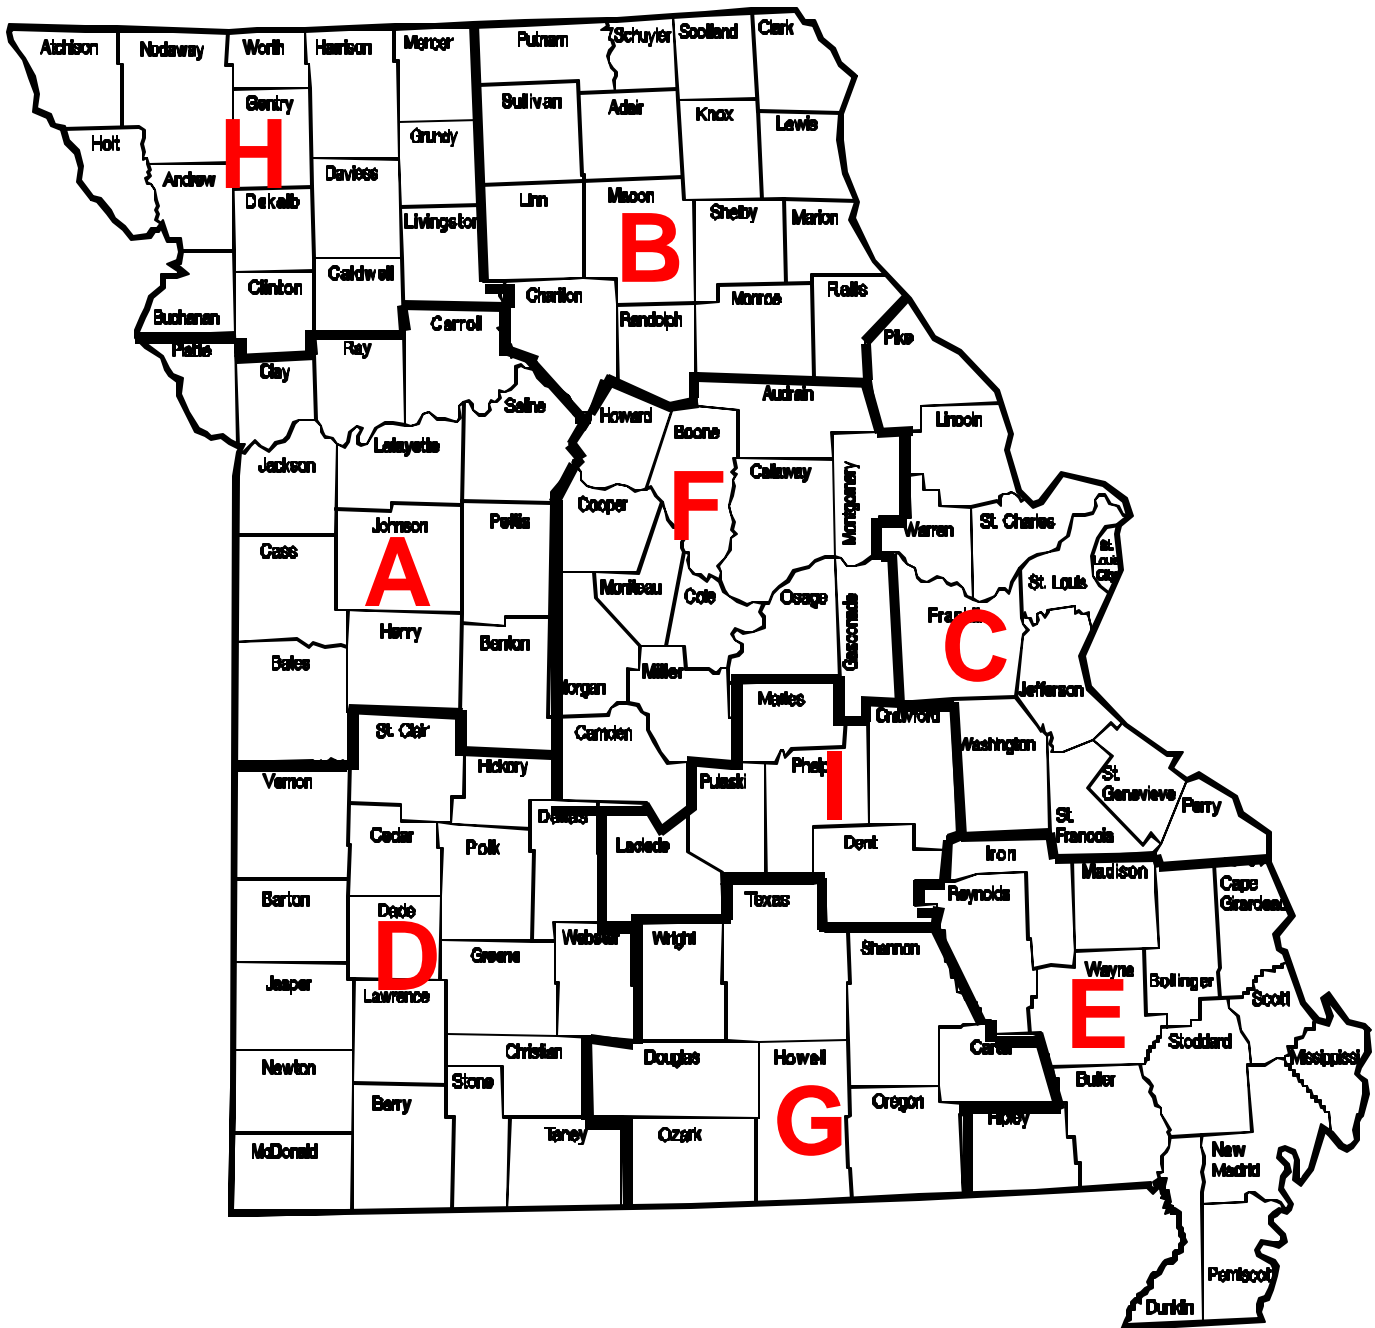

REGIONAL MAP

Number of times testing offered in each region from July 1, 2005 to June 30, 2006:

- | | |
|---------------|---------------|
| Region A - 7 | Region F - 18 |
| Region B - 0 | Region G - 4 |
| Region C - 21 | Region H - 5 |
| Region D - 8 | Region I - 17 |
| Region E - 4 | |

REGION IDENTIFICATION

REGION A

Bates
Benton
Carroll
Cass
Clay
Henry
Jackson
Johnson
Lafayette
Pettis
Platte
Ray
Saline

REGION B

Adair
Charition
Clark
Knox
Lewis
Linn
Macon
Marion
Monroe
Putnam
Ralls
Randolph
Schuyler
Scotland
Shelby
Sullivan

REGION C

Franklin
Jefferson
Lincoln
Perry
Pike
St. Charles
St. Francois
St. Louis
Ste. Genevieve
Warren
Washington

REGION D

Barry
Barton
Cedar
Christian
Dade
Dallas
Greene
Hickory
Jasper
Lawrence
McDonald
Newton
Polk
St. Clair
Stone
Taney
Vernon
Webster

REGION G

Carter
Douglas
Howell
Oregon
Ozark
Reynolds
Shannon
Texas
Wright

REGION H

Atchison
Andrew
Buchanan
Caldwell
Clinton
Daviess
DeKalb
Gentry
Grundy
Harrison
Holt
Livingston
Mercer
Nodaway
Worth

REGION I